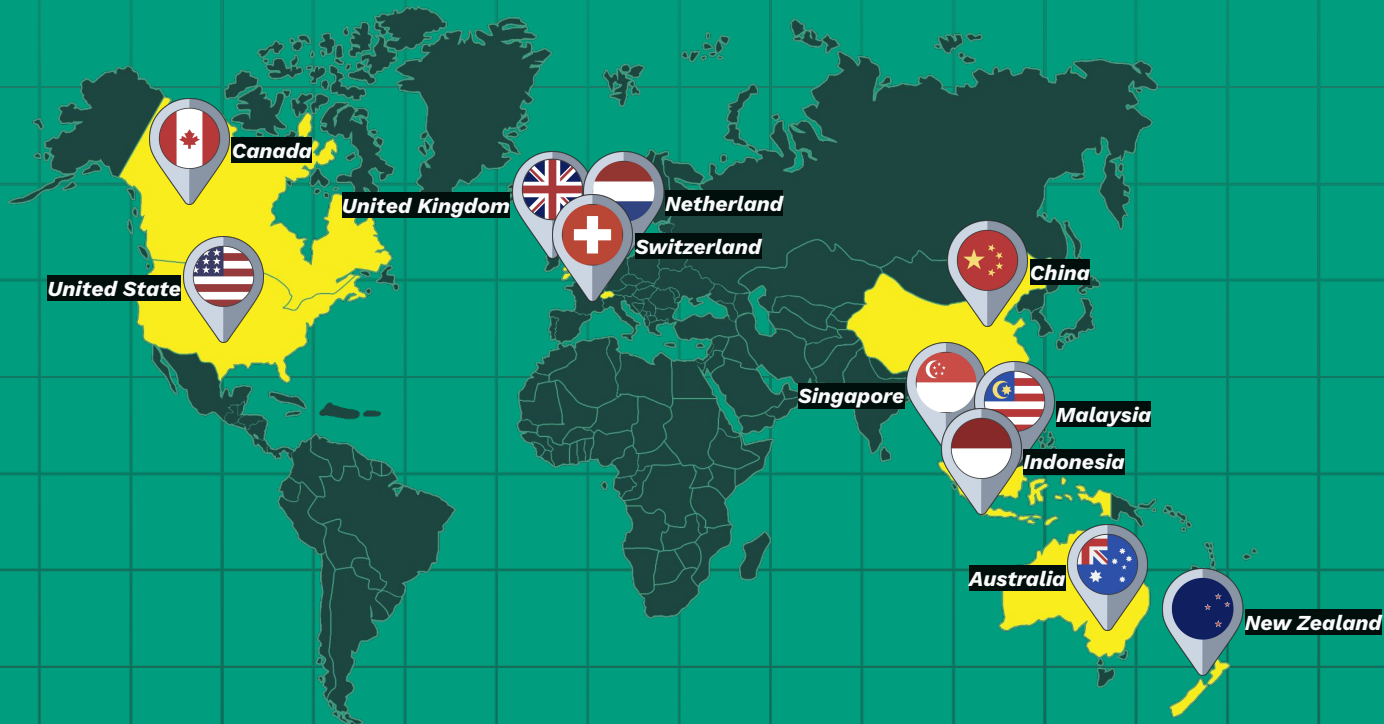

The Global Talent Scholarship has 4 intakes a year in January, April, July and October.

INTAKE MONTH

	Jan	Feb	Mar	Apr	May	Jun	Jul	Aug	Sept	Oct	Nov	Dec
Australia		✓					✓	✓		✓		
United Kingdom	✓				✓				✓			
Ireland	✓								✓			
United State	✓				✓				✓			
Canada	✓				✓				✓			
New Zealand		✓					✓					

COVERAGE COUNTRY SERVICES

OUR SUCCESSFUL COUNSELING

Kaiser Hakam Baswedan
- *United Kingdom* 

Angelina Marina
- *Malaysia* 

Bennet Edbert Laos
- *United States of America* 

Natasha Carmen Lee
- *Australia* 