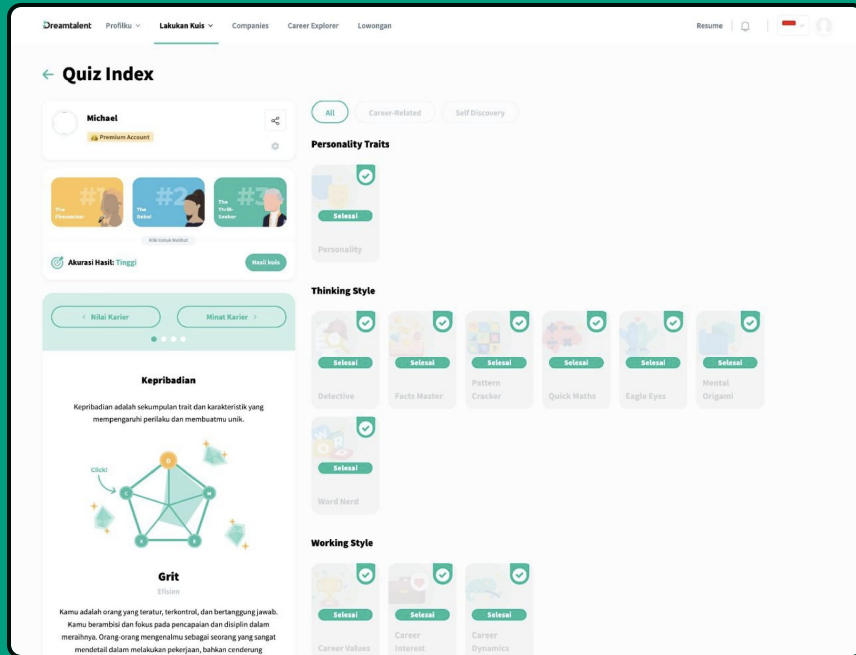

Manual Interview Assessment

Digital Future Assessment

ASSESSMENT MODULE & PSYCHOMETRIC

RESULT

YOUTH LEADER **ACCELERATOR**

We are the **first Education Consultant** that provide self development character program in order to prepare student before abroad to Universities / Colleges during the gap period. Students will able to gain **Soft Skills Knowledges** before they enter to the higher education level experience.